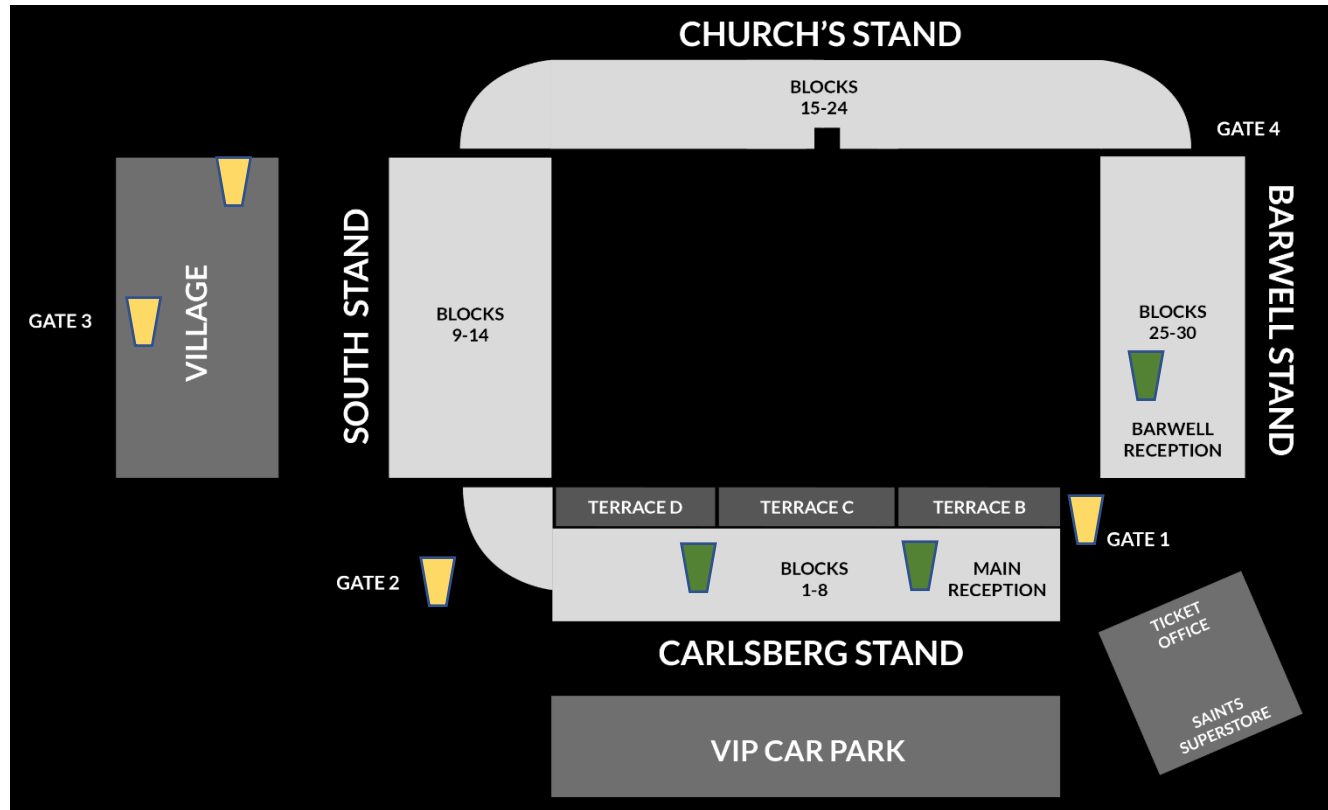

Please support the work of the Foundation, by donating your EcoCup in one of the bins provided.

Match Day EcoCup Bins are located at each main exit,

They can also be found within the Rodber and Members Bars