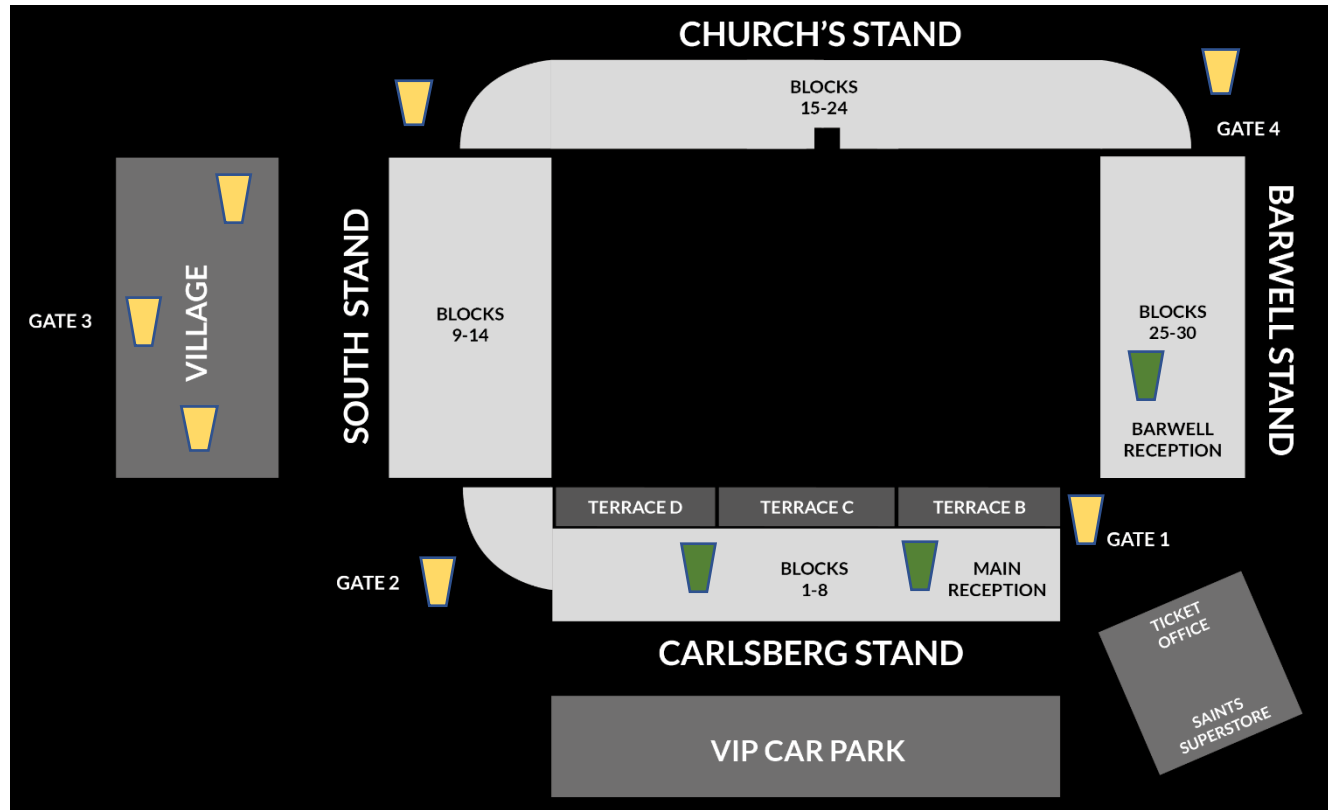

Please support the work of the Foundation, by donating your EcoCup in one of the bins provided.

Match Day EcoCup Bins are located at each main exit,

They can also be found within the Rodber and Members Bars