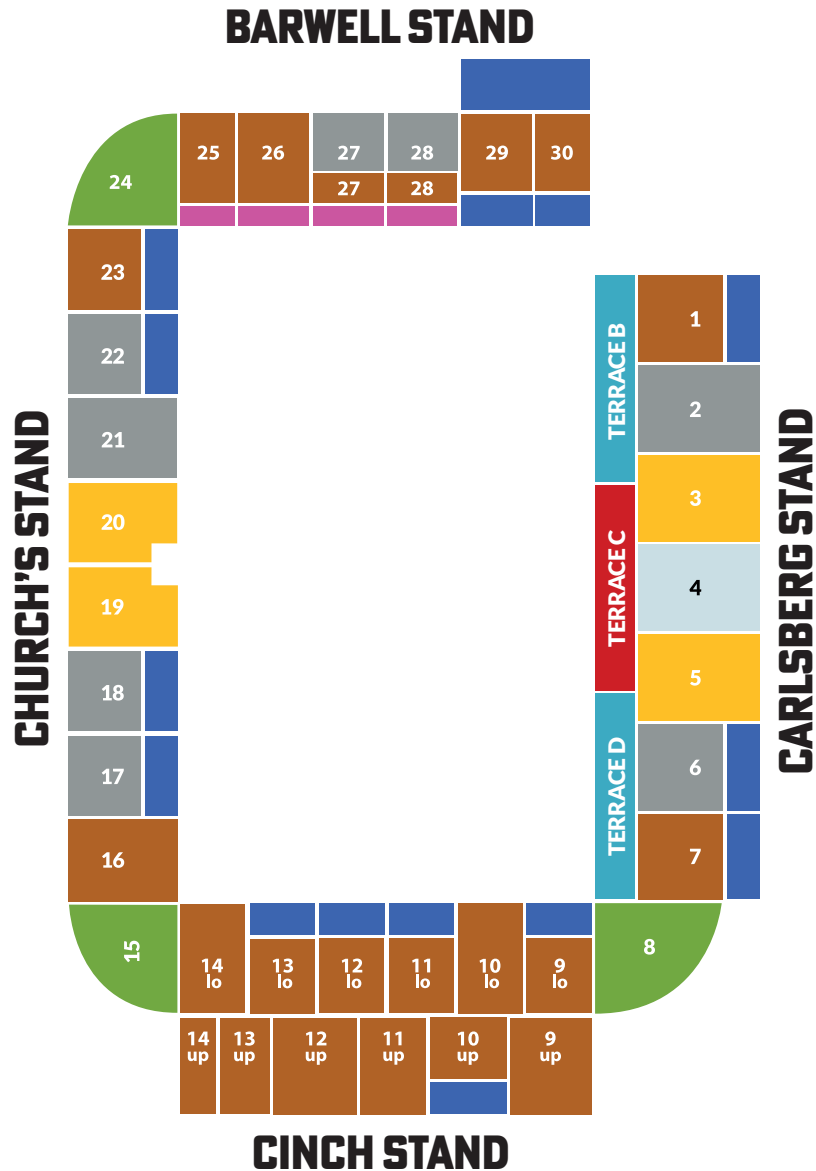

SEASON TICKET PRICING

CATEGORY	BUYER TYPE	EARLY BIRD PRICE UNTIL 7 MAY	STANDARD PRICE FROM 8 MAY
PLATINUM	ALL	£745	£765
GOLD	ALL	£610	£630
SILVER	ADULT	£580	£600
	CONCESSION (65+)	£460	£480
	YOUNG ADULT (19-30)	£400	£420
	JUNIOR (11-18)	£315	£335
	CHILD (3-10)	£315	£335
BRONZE	ADULT	£465	£485
	CONCESSION (65+)	£385	£405
	YOUNG ADULT (19-30)	£225	£245
	JUNIOR (11-18)	£130	£150
	CHILD (3-10)	£97	£117
GREEN	ADULT	£320	£340
	CONCESSION (65+)	£260	£280
	YOUNG ADULT (19-30)	£195	£215
	JUNIOR (11-18)	£105	£112
	CHILD (3-10)	£67	£77
PINK	ADULT	£185	£205
	CONCESSION (65+)	£185	£205
	YOUNG ADULT (19-30)	£185	£205
	JUNIOR (11-18)	£102	£115
	CHILD (3-10)	£67	£80
TERRACE B & D	ADULT	£355	£375
	CONCESSION (65+)	£260	£280
	YOUNG ADULT (19-30)	£195	£215
	JUNIOR (11-18)	£140	£160
	CHILD (3-10)	£102	£122
TERRACE C	ADULT	£385	£405
	CONCESSION (65+)	£275	£295
	YOUNG ADULT (19-30)	£200	£220
	JUNIOR (11-18)	£145	£165
	CHILD (3-10)	£110	£130
DISABLED	ALL	£250	£270